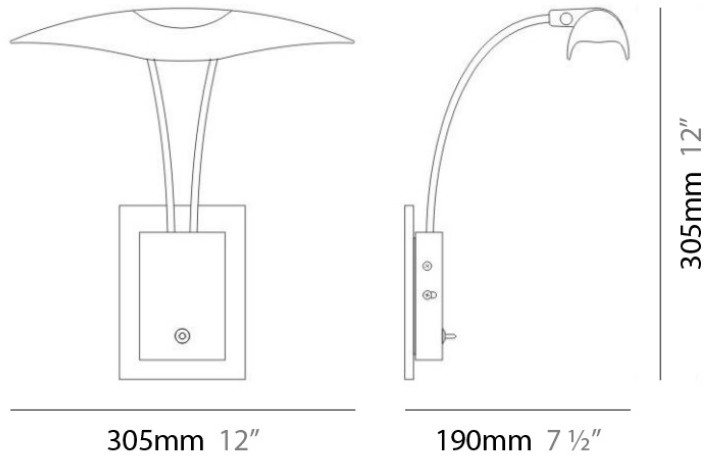

RAYA SURFACE

D95004

PROJECT _____

TYPE _____

NOTES _____

QUANTITY _____

DATE _____

GENERAL

Series: Raya
Brand: Milan
Division: Design
Mounting Type: Surface
Mounting Location: Wall
Subcategory: Task

PHYSICAL

Shape: Abstract
Diameter (mm): 305
Diameter (in): 12
Height (mm): 305
Height (in): 12
Extension (mm): 190
Extension (in): 7 ½
Light Distribution: Direct
Weight (kg): 2.04
Weight (lbs): 4.5
Diffuser: White Glass
Fixture Material: Metal

ELECTRICAL

Number of Lamps: 2
Lamp Type: LED Retrofit
Lamp Shape: T4
Bulb Included: Bulb Not Included
Max. Wattage Per Lamp (W): 20
Lamp Base: GY6.35
Input Voltage (V): 120

LED

OPTICAL

RATINGS AND CERTIFICATIONS

Certified By: CSA Certified to UL and CSA Standards
IP rating: IP20