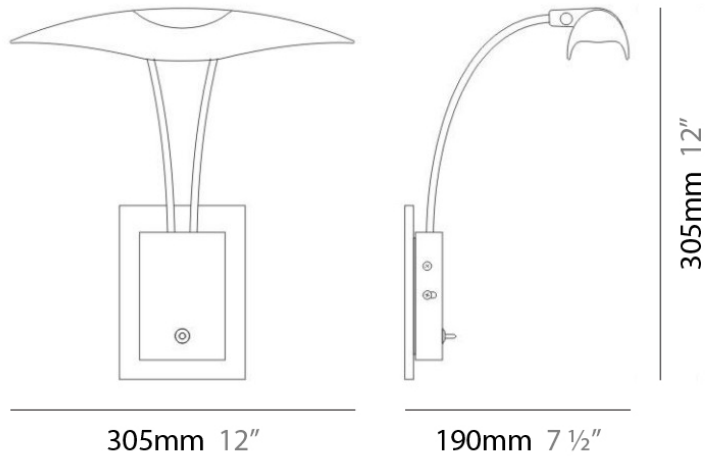

RAYA SURFACE

D95005

PROJECT

TYPE

NOTES

QUANTITY

DATE

GENERAL

Series: Raya

Brand: Milan

Division: Design

Mounting Type: Surface

Mounting Location: Wall

Subcategory: Task

PHYSICAL

Shape: Abstract

Diameter (mm): 305

Diameter (in): 12

Height (mm): 305

Height (in): 12

Extension (mm): 190

Extension (in): 7 1/2

Light Distribution: Direct

Weight (kg): 2.04

Weight (lbs): 4.5

Diffuser: White Glass

Fixture Material: Metal

ELECTRICAL

Number of Lamps: 2

Lamp Type: LED Retrofit

Lamp Shape: T4

Bulb Included: Bulb Not Included

Total Output Wattage (W): 40

Max. Wattage Per Lamp (W): 20

Lamp Base: GY6.35

Input Voltage (V): 120

LED

OPTICAL

RATINGS AND CERTIFICATIONS

Certified By: CSA Certified to UL and CSA Standards

IP rating: IP20